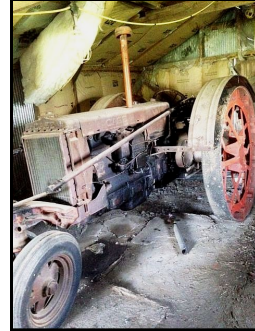

Public Auction

Sat., August 26, 2017

72714 Hwy. 105 Johnson, NE

Auctioneer's Note: We will start with Tools & Miscellaneous followed by the Household Goods. At Noon, we will sell the Pickup, Tractors, Combine & High-wheel Wagon. We will finish with Antiques & Collectibles. This auction has a nice selection of farmhouse type antiques. Come spend the day with us! Thanks, Randy

1949 Chevy Pickup

1949 Chevy 3100 3-window pickup w/4-spd trans, 216 cid straight 6, runs good, mostly original parts, good condition

Tractors & Machinery

1950 Case DC tractor w/homemade lift, new rubber & elec. start
SC Case tractor
1938 Case Model C on steel, runs
Alice Chalmers 60 combine w/5' head
2-bottom pull-type plow
JD 3-section drag harrow
VanBrundt 12-hole drill w/seeder • 2-row lister
Steel wheel rake • Flare box wagon • JD #5 mower

Guns

Winchester M59 12 ga. semi-auto
Remington-made Browning 12 ga. semi auto
Remington Model 12 .22 pump w/octagon barrel
Iver Johnson Champion single shot 410

Horse-Drawn & Antique Farm Equipment

Horse-drawn sled
High wheel wagon • Walking plow
Horse-drawn single row cultivator
Horse-drawn single row lister
Steel-wheel manure spreader w/metal seat
Corn & wheat binders w/canvasses

Furniture & Other Antiques

Straube upright player piano w/music rolls
3-drawer oak child's desk
High chair • Stroller
Metal child's sink • Wooden table
Full-size metal bed w/mattress & box springs
2 spindle back chairs • Mirror
Wooden bench • Steamer trunk
Radio Flyer red wagon
Great Western wood stove
Monarch wood cook stove
Perfect Flo propane stove
Metal stove cabinet • Clock shelf
Easy Dough Mixer • Cake carrier
Red handled utensils
3 glass fire extinguishers
Chamber pot • Ice skates
Old hair dryer • Metal toy gun
Emerson radio • Xylophone
Mall Remington 24" chainsaw, runs
Maines Quality Bread-Tecumseh, NE wooden crate
Conoco 5 gal. spout can
Conoco Super motor oil can
Royal River & Bemis sacks
Archer 5 gal. metal buckets
Archer gal. tin can